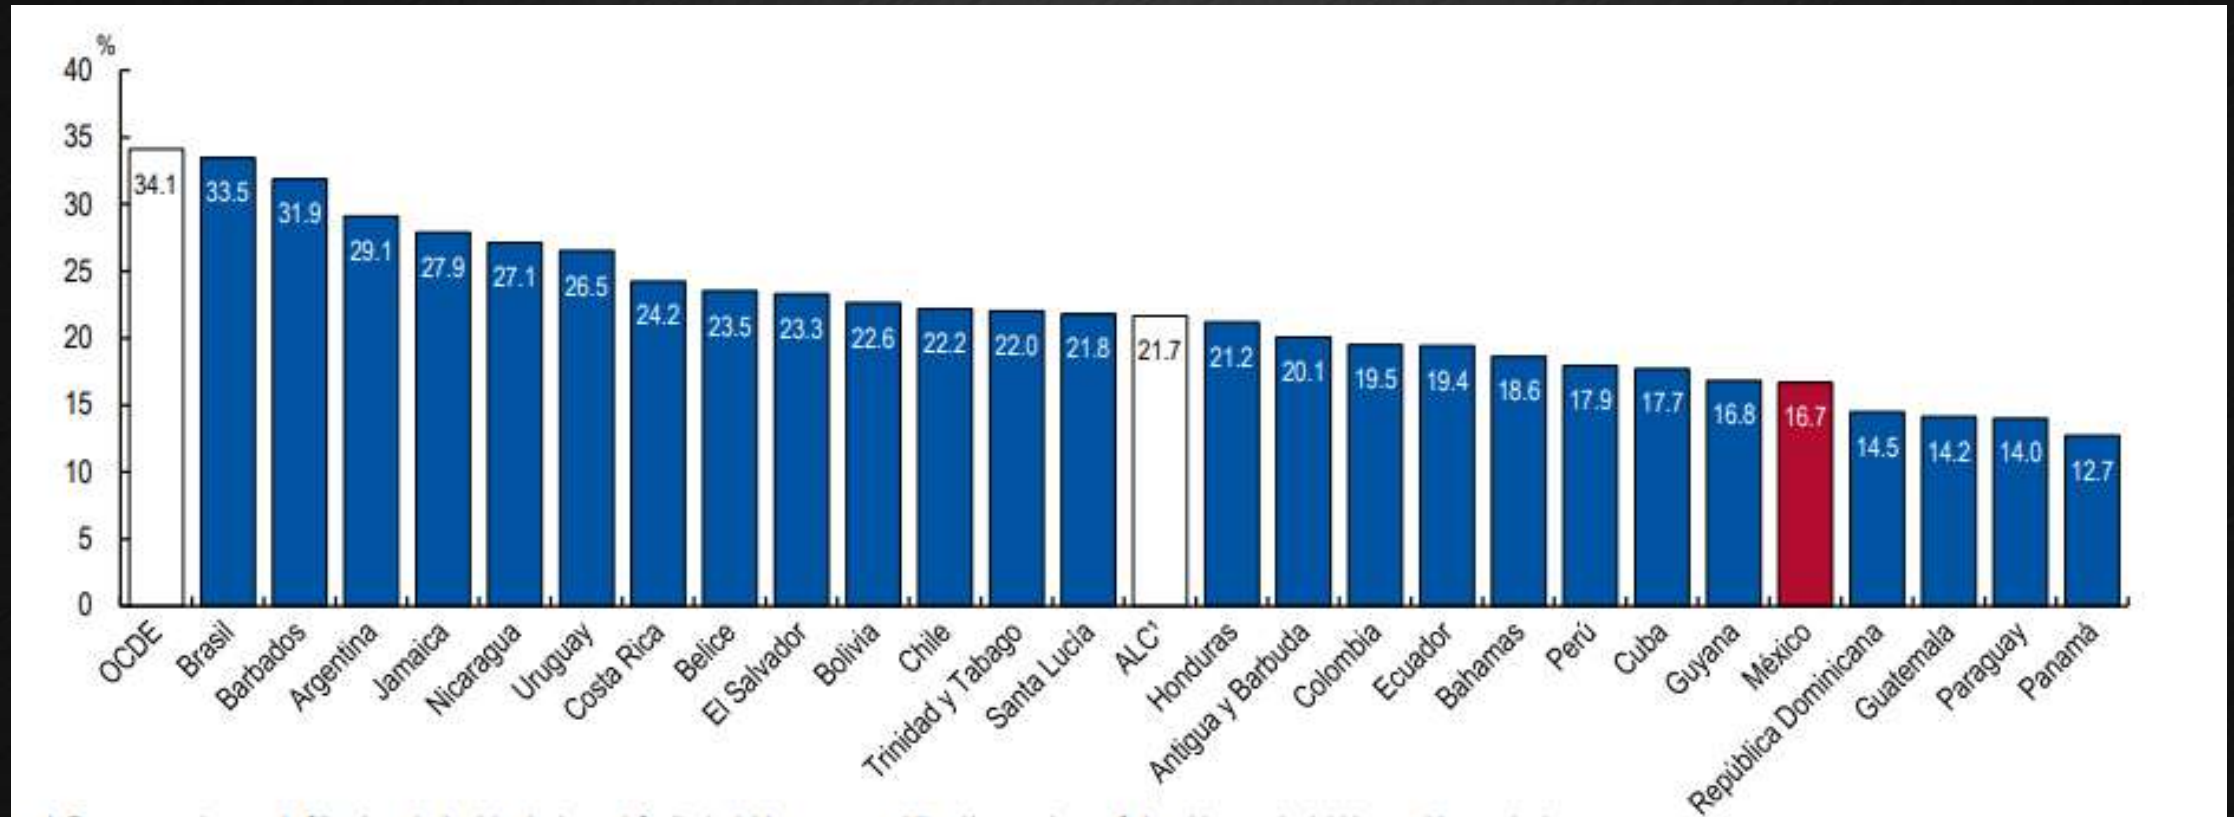

PROPERTY TAX COLLECTION 2023 (Organization for Economic Cooperation and Development)

PTC 2023 (Organization for Economic Cooperation and Development) , the collection represents 0.28% of the Gross Domestic Product in México.