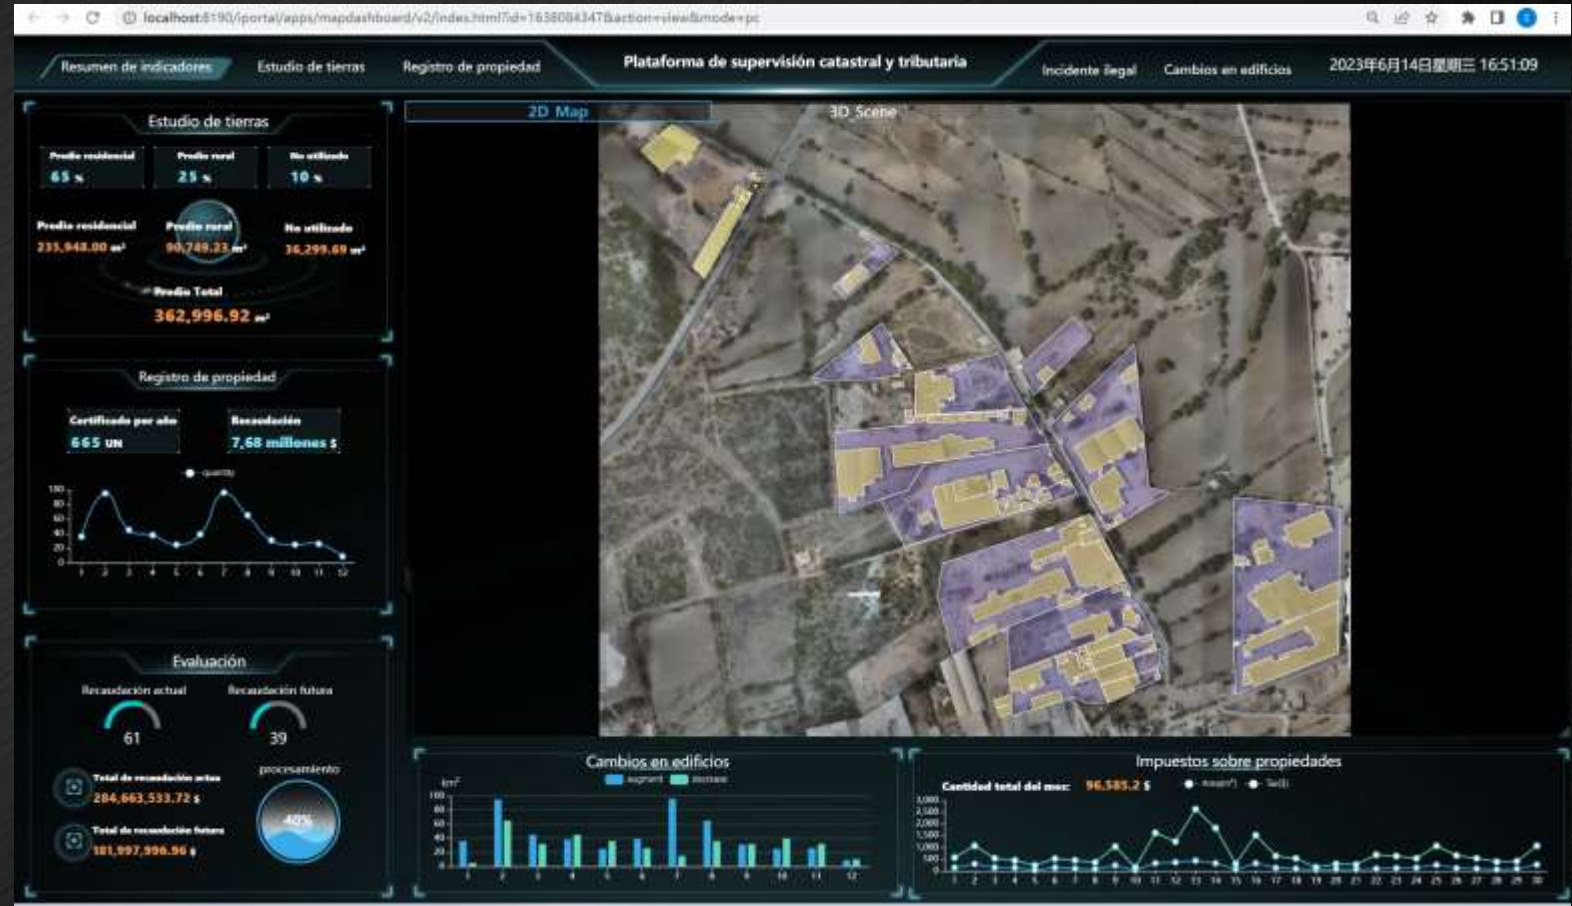

- Example :

- Municipality of Zapopan, Jalisco , 2017.

- The tax collection was 31 million dollars Work was carried out to identify differences through processing of aerial photographs 2017 versus 2014 finding new properties, changes in construction volumes, updating cadastral cartographic data.

- Based on the above, the property calculations were updated and it was achieved gradually in three years to raise up to 110 million dollars