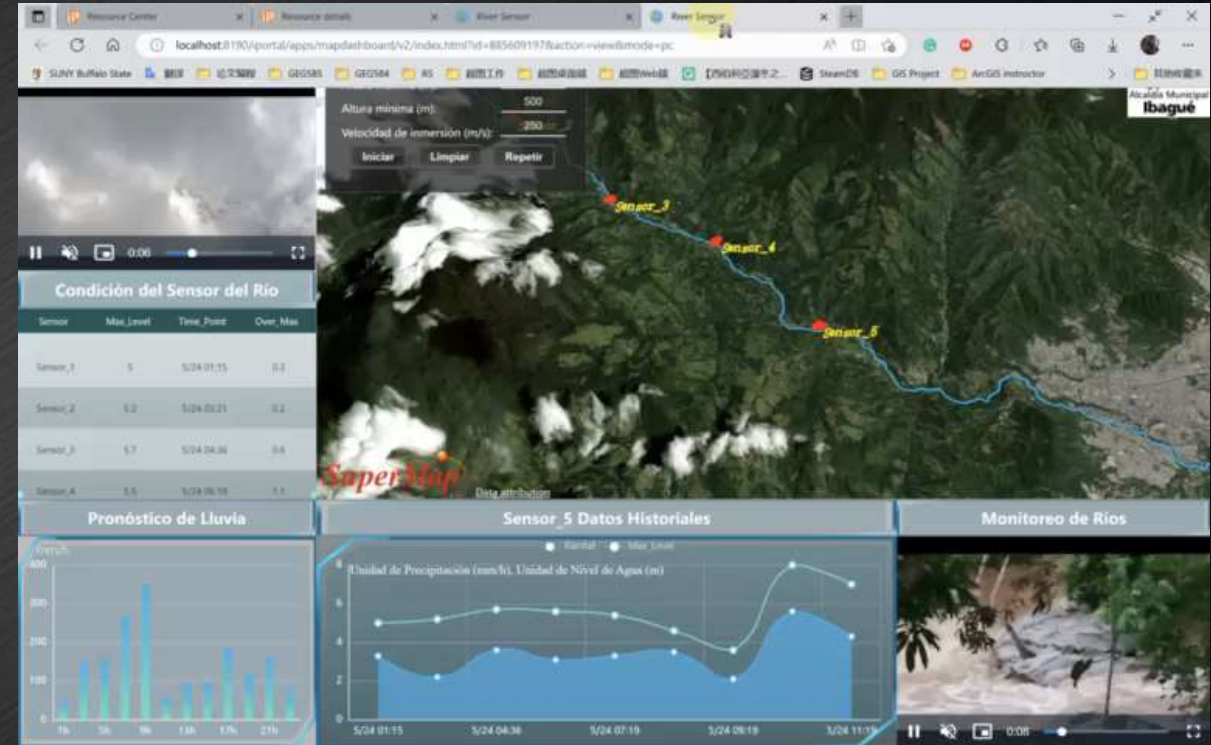

VIDEO VIGILANCIA AND DASHBOARD FOR CIVIL PROTECTION IN COLOMBIA