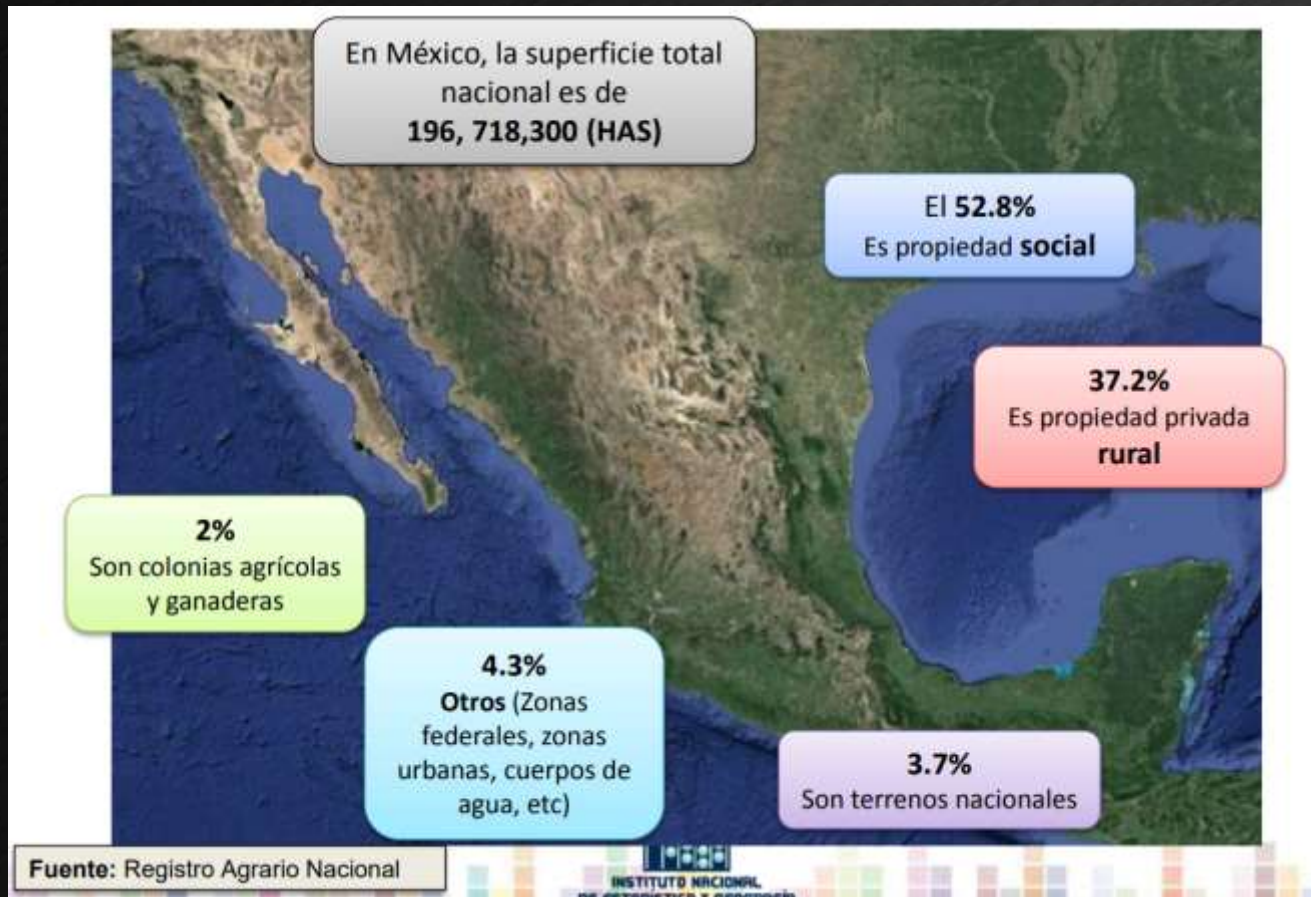

# Cadastral and smart City powered by Supermap

Francisco Garrido

CEO GEOVIRTUAL, MEXICO

GIS Technology Innovation Center, Ministry of Natural Resources

SuperMap Software Co., Ltd.

27 Jun. 2023, Beijing

**What is de actual situation of cadastre in Mexico?**

# THE PROPERTY IN MEXICO

(There are approximately 200 million hectares in all the contry)